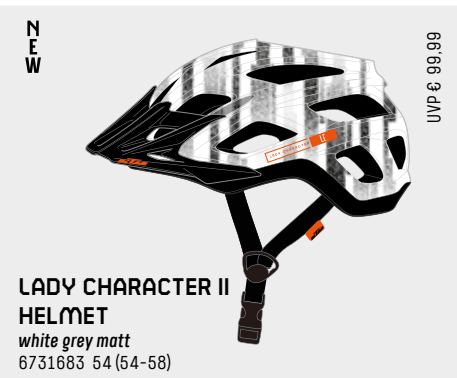

- 1 ADJUSTABLE VISOR
- 2 FLEXIBLE DIVIDER
- 3 **FIDLOCK** BRACKET

FACTORY ENDURO SMART

FACTORY ENDURO

LADY LINE

LADY CHARACTER

SPORT GLASSES

FACTORY PRIME SUNGLASSES
black rustle 67355301

UVP € 84,99