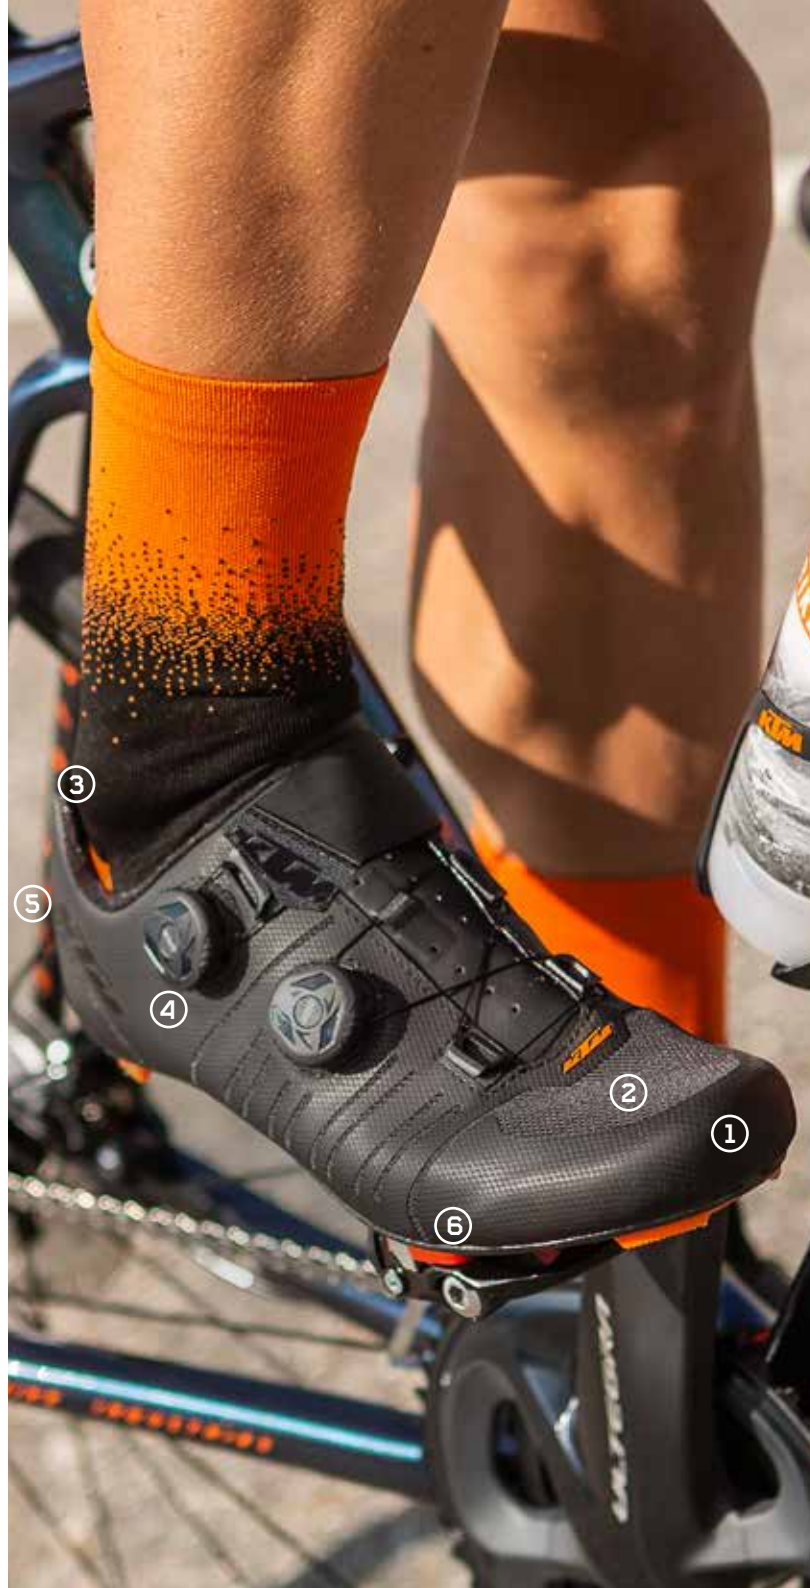

BIKE SHOES

- 1 RESISTENT TPU
- 2 MORE MESH INSERTS FOR OPTIMUM VENTILATION
- 3 ANTI SLIP LINING
- 4 Two ATOP Screw caps
- 5 REFLECTIVE INSERTS ON THE HEEL
- 6 CARBON OUTSOLE

atop

UVP € 199,99

FACTORY TEAM CARBON 3D MTB