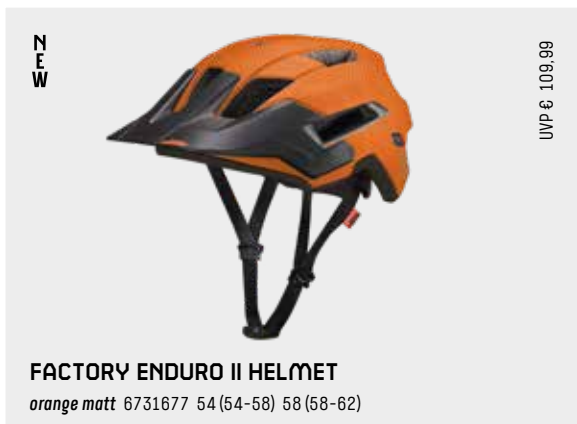

FACTORY ENDURO