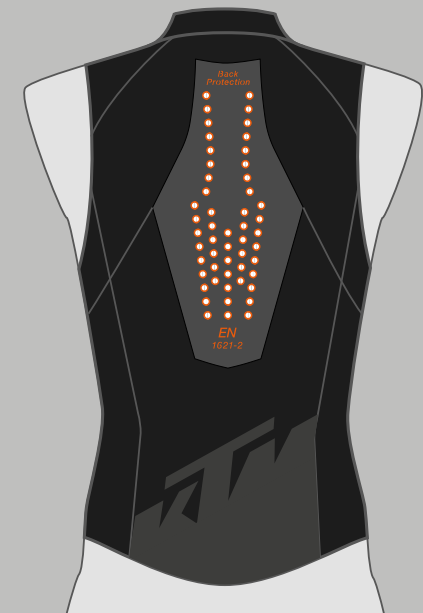

FACTORY CHARACTER PROTECTOR VEST

black orange 6592792 56(S) 58(M) 60(L) 62(XL) 64(XXL)